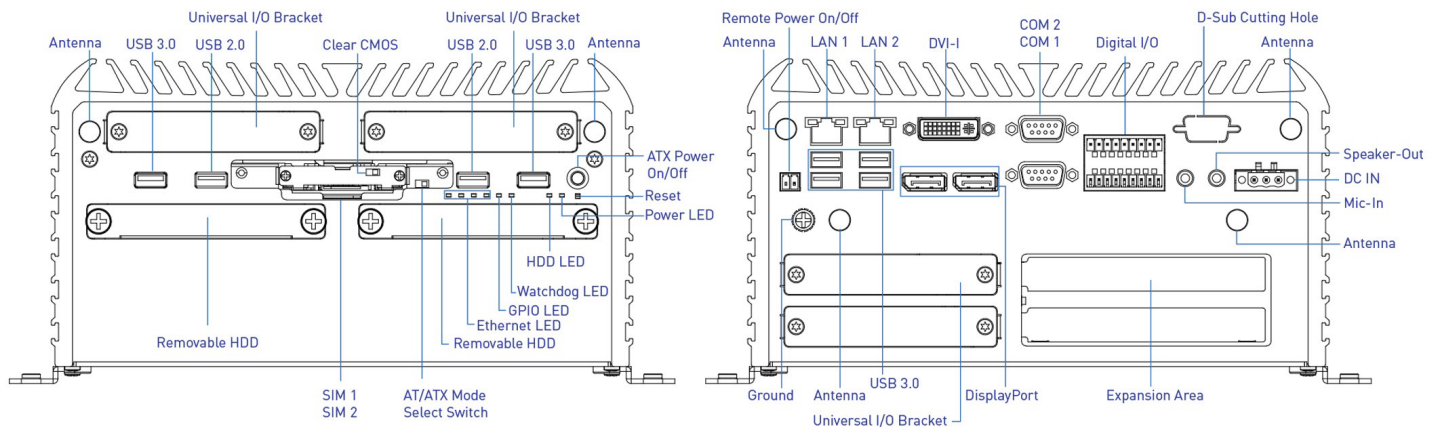

Front Panel

Rear Panel

Units: mm
Not to scale

Models: LPC-862
Drawing: DWG-5036 – LPC-862 Drawing
Revision: 01

www.stealth.com
1-888-783-2584